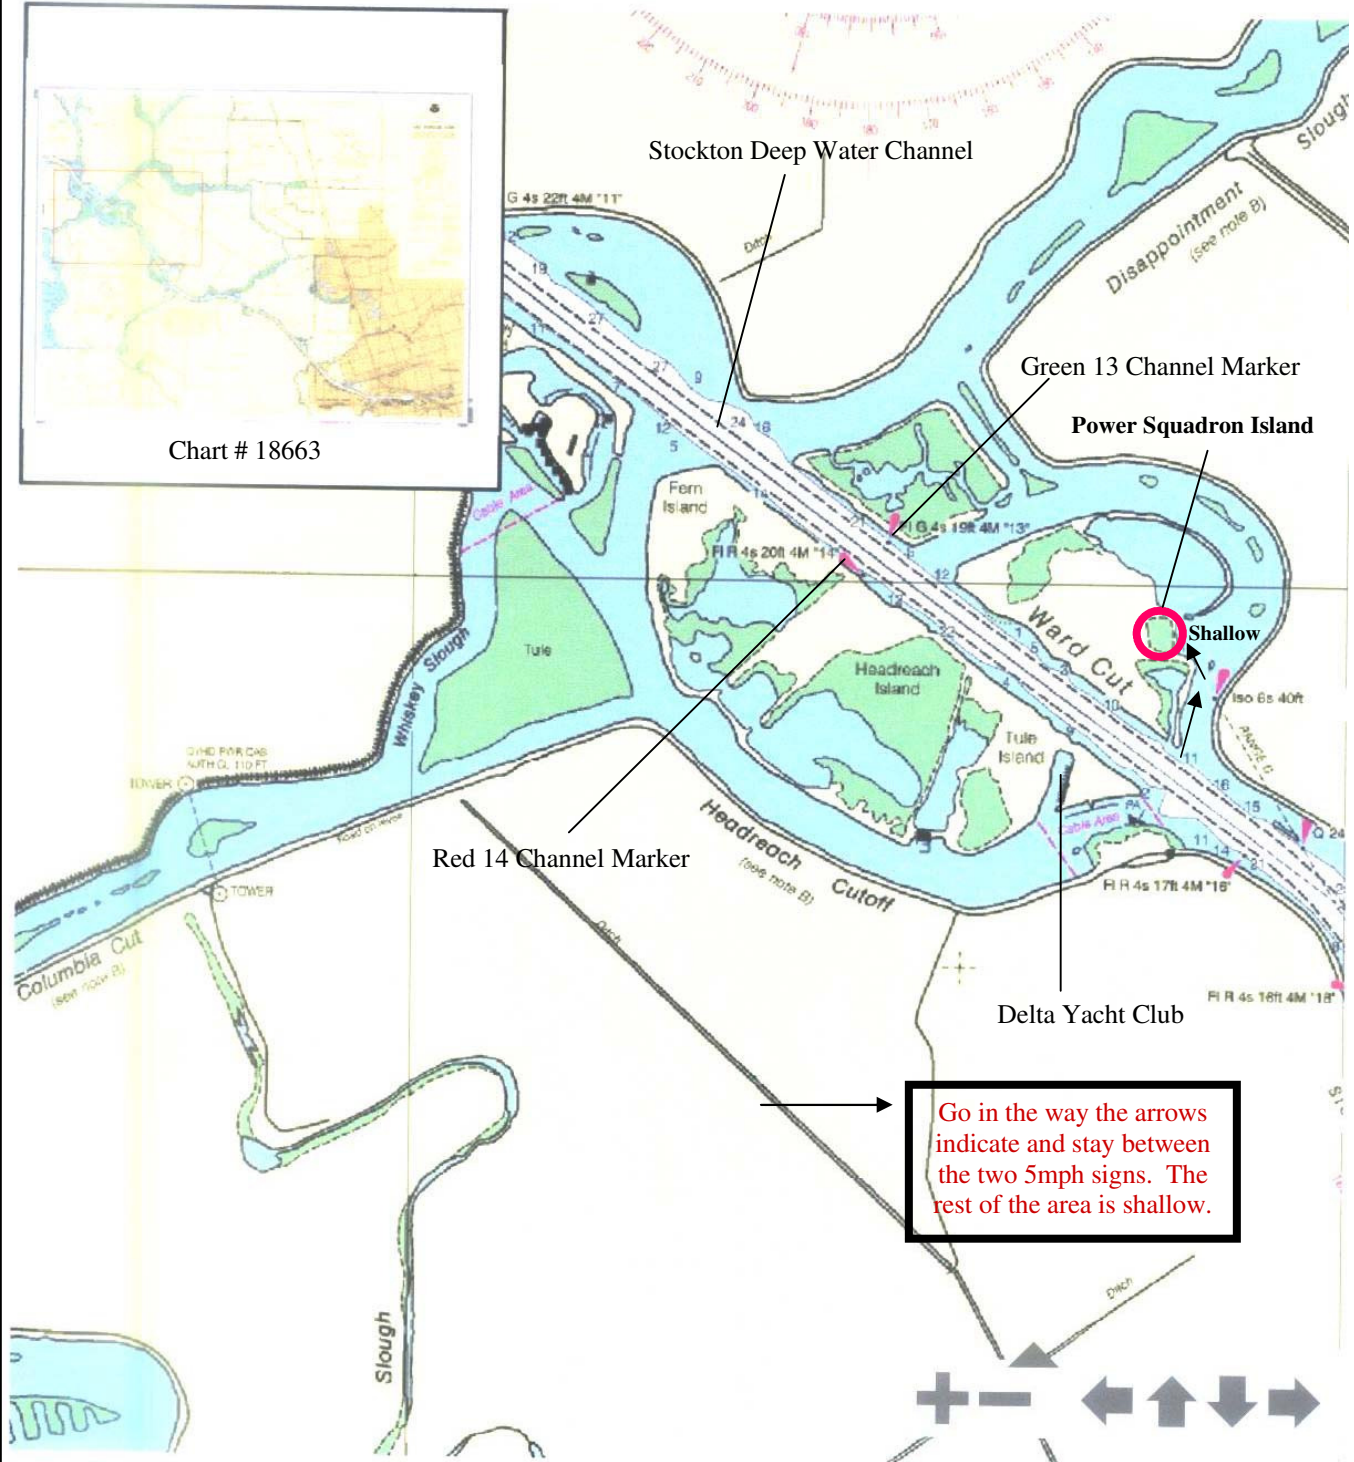

San Joaquin Delta Power Squadron Training Island

Lat 38o 01.92'N Log 121o 28.36' W